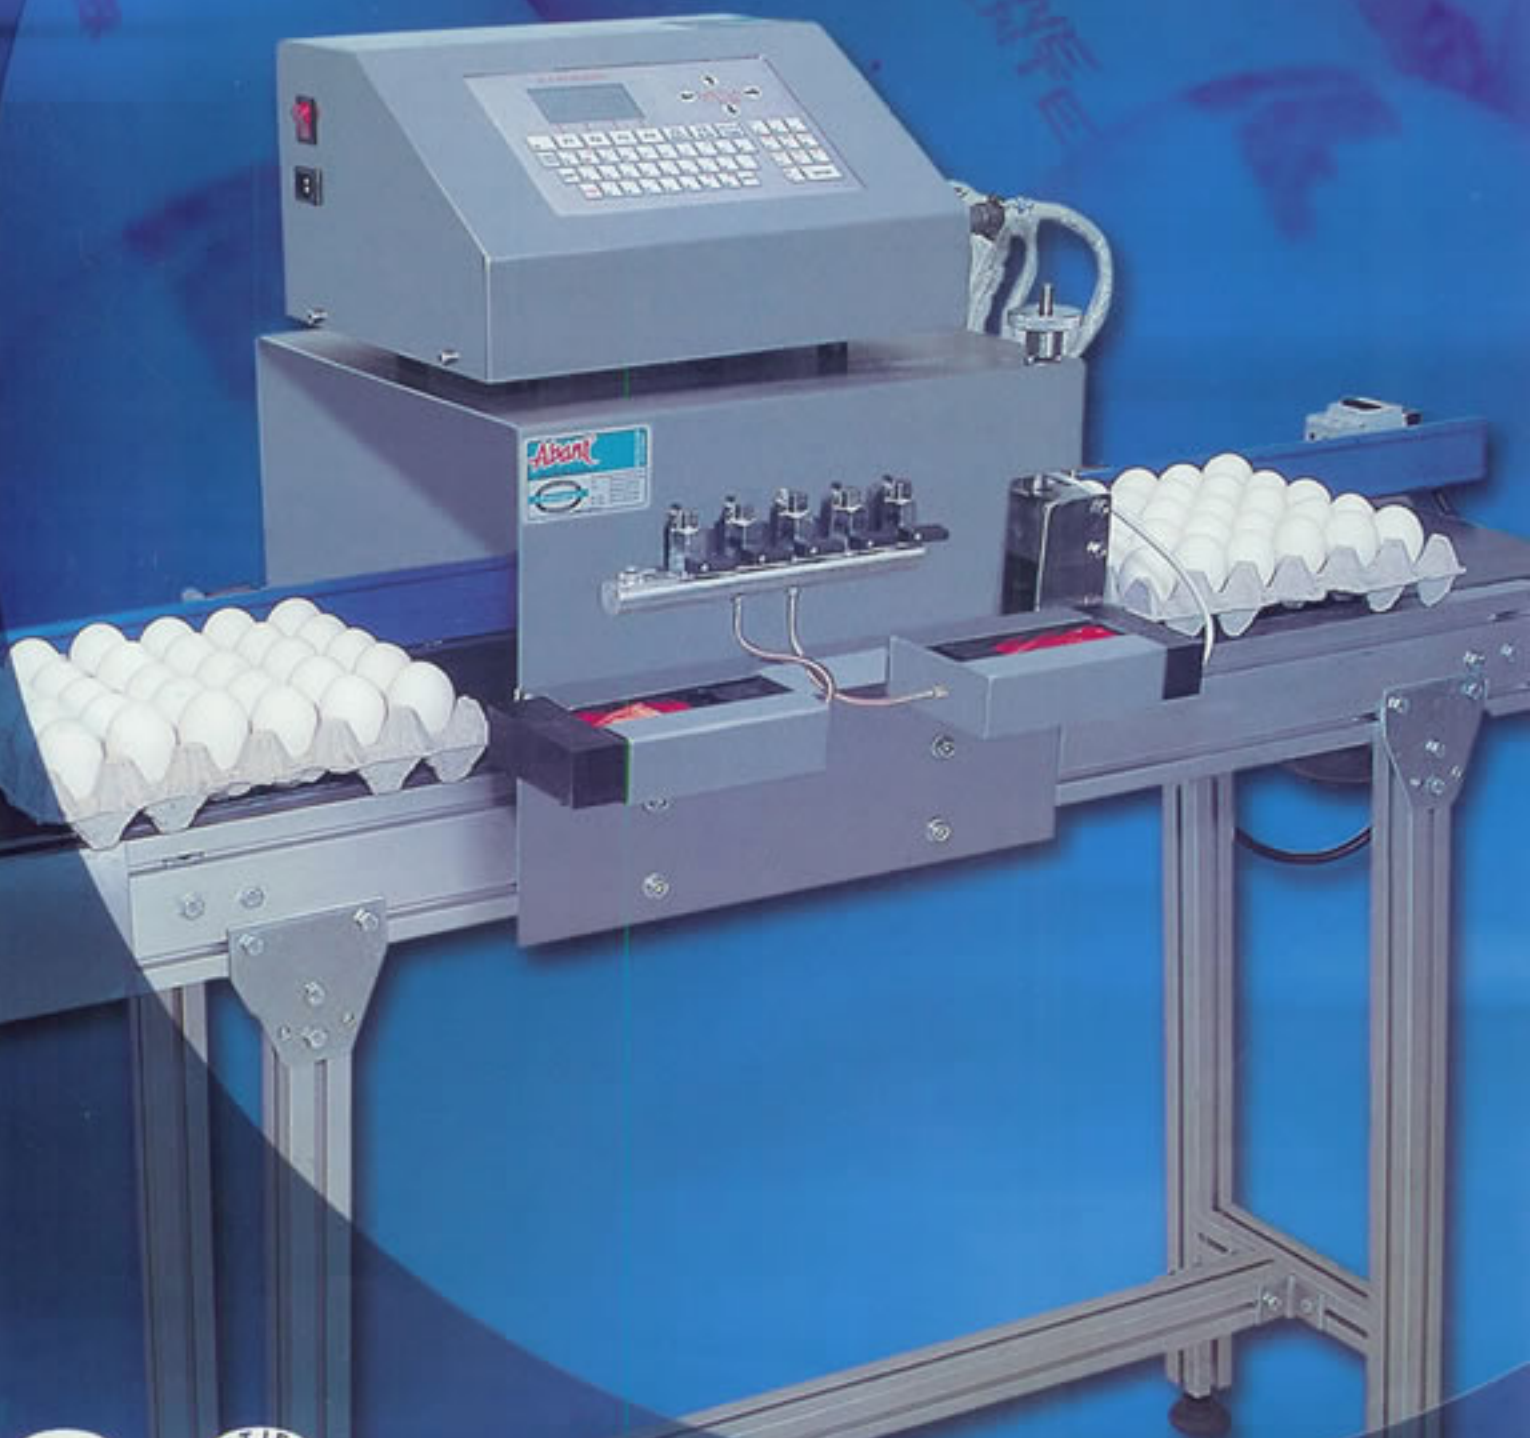

# Metsa Egg-jet Printer

Türkiye'de  
**ilk ve tek**

**ISO 9001**  
Cert. No 92313

**Abant®**  
GROUP

# METSA Egg-jet Printer

Metsa Egg-jet printer is a stand alone mobile belt model suitable for farms and factories. The Egg-jet start printing on eggs using five installed printheads when the printer gets a signal from sensor.

Capacity : 30000 eggs/hour

Electrical: 170-230 V~,50-60HZ

Print size 2 mm - 18 mm print height, up To 4 line

## General specifications

- Stainless steel construction
- Prints 1 to 5 rows of egg
- PC linkable
- Prints logo
- Prints 1 to 4 lines of text
- All software features of P2128 included as standard